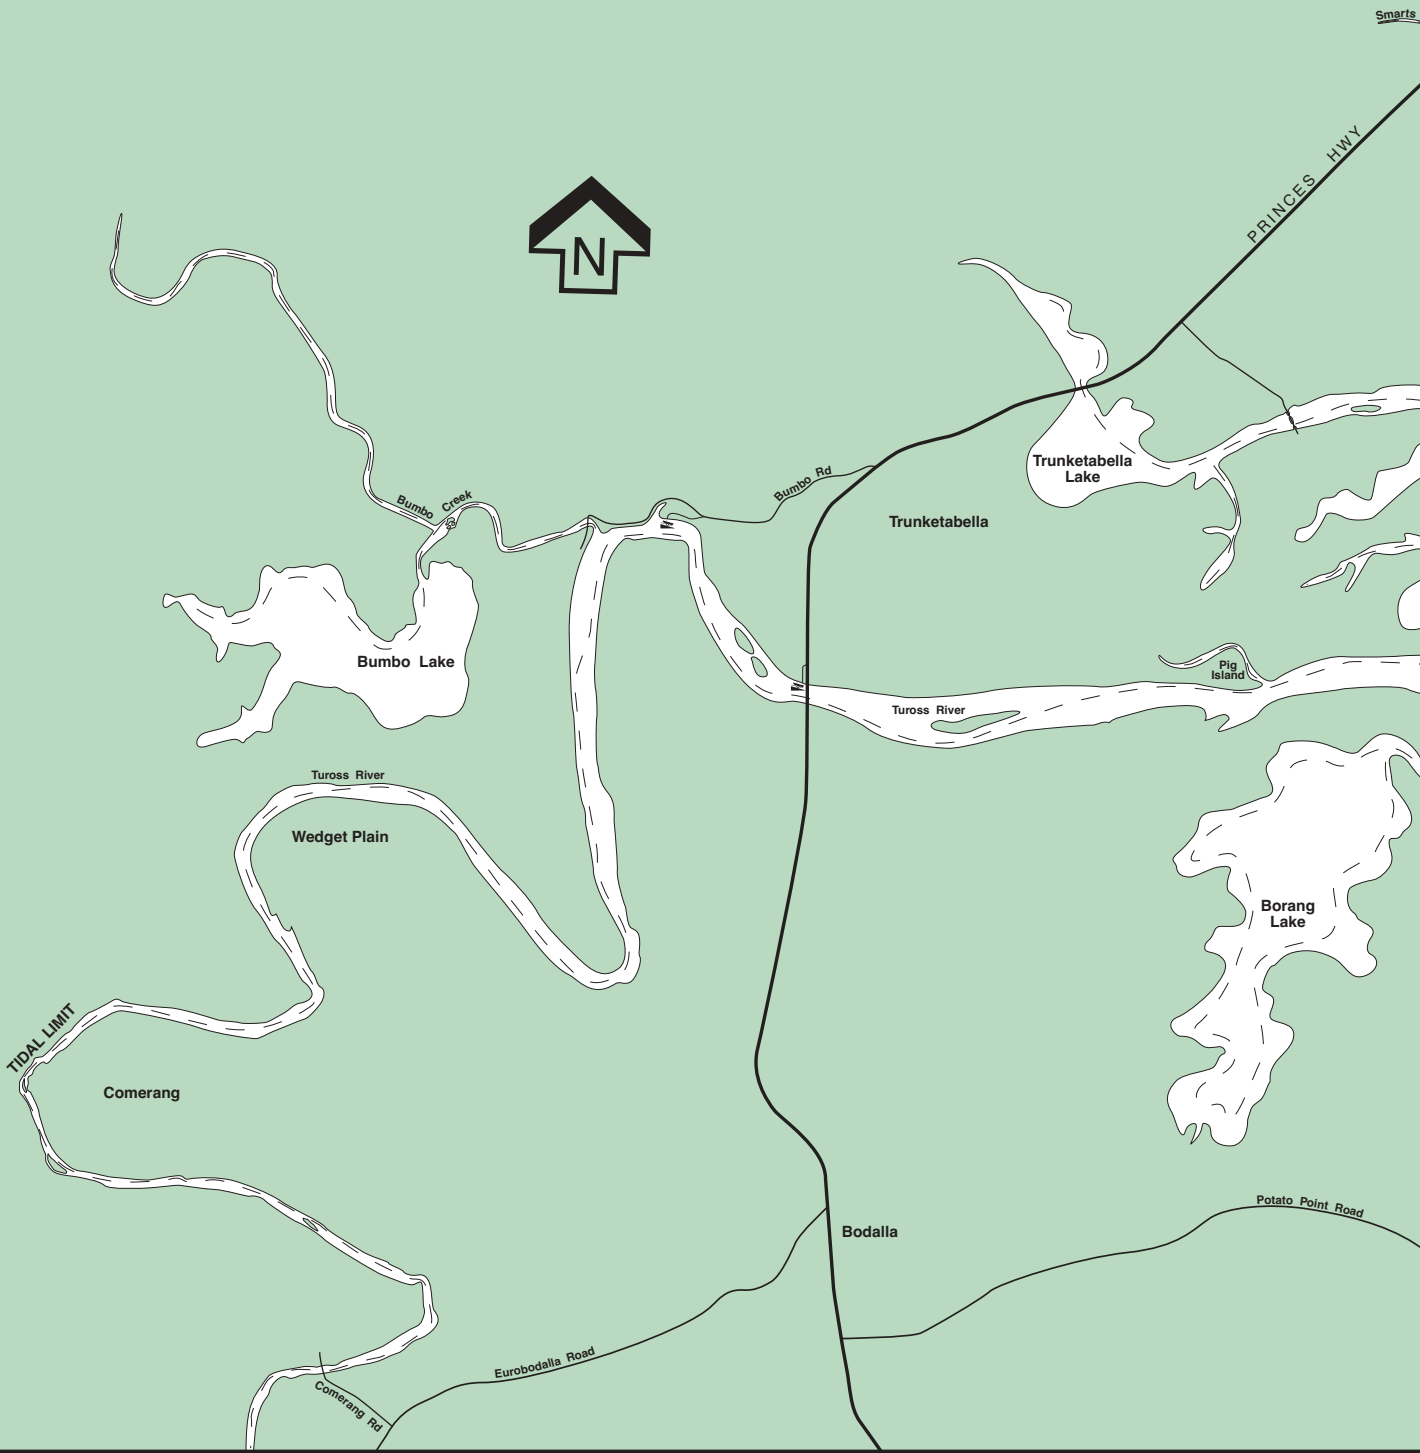

TUROSS HEAD KAYAKING AND CANOEING MAP

Bingie

Coila Creek

Coila

Bingie Point

Hecfor McWilliam Drive

Coila Lake

Turlinjah

Tuross Head

Four Ways

Reedy Island

Tarandor Point
Plantation Point

Cooper Island

Tuross River

Horse Island

Boogumgoridge Point

Cambathin Island

Sandy Point

Tuross Head
One Tree Point

Lavender Bay

Main Beach

Tuross Lake

Horse Island Road

Blackfellows Point

Jabarrah Point

Potato Point

Potato Point